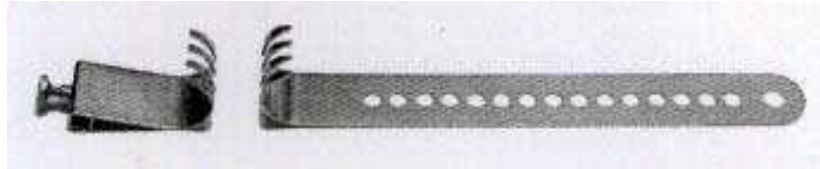

CHARNLEY INITIAL INCISION RETRACTOR

OCR-001

CHARNLEY RETRACTER
(FRAME, WEIGHT, BLADE 30/30MM)

OCR-002

WEIGHT

OCR-003

FRAME

OCR-004

BLADE, 30MM/30MM

OCR-005

BLADE, 30MM/60MM

OCR-006

BLADE, 30MM/90MM