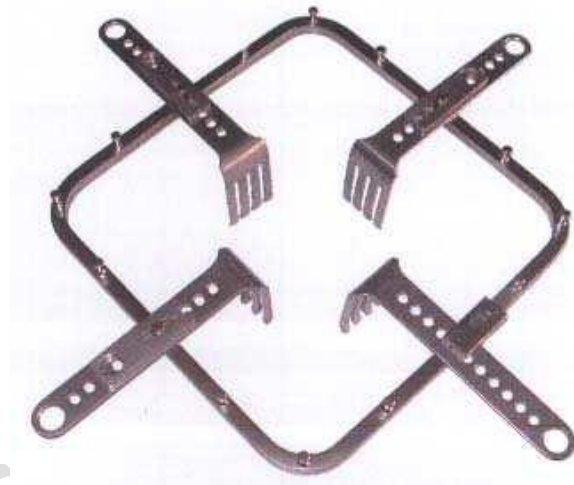

**SELF-RETAINING
RETRACTOR, SYSTEM.
(FREE ASSISTING)**

SQUARE FRAME

- SRS-001 FRAME
- SRS-002 BLADE
- SRS-003 BLADE LOCKING

STANDARD FRAME

- SRS-004 FRAME
- SRS-005 BLADE
- SRS-006 BLADE LOCKING

SRS-007

SQUARE FRAME

SRS-008

STANDARD FRAME

SRS-009

BLADE

SRS-010

BALDE

SRS-011

BLADE LOCKING

CHARNLEY INITIAL INCISION RETRACTOR

OCR-001

CHARNLEY RETRACTER
(FRAME, WEIGHT, BLADE 30/30MM)

OCR-002

WEIGHT

OCR-003

FRAME

OCR-004

BLADE, 30MM/30MM

OCR-005

BLADE, 30MM/60MM

OCR-006

BLADE, 30MM/90MM