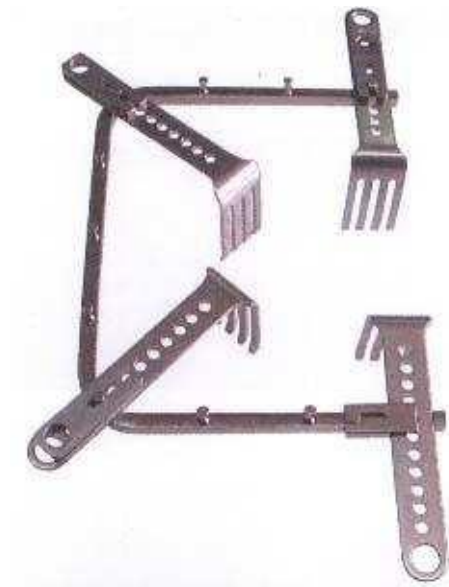

**SELF-RETAINING
RETRACTOR, SYSTEM.
(FREE ASSISTING)**

SQUARE FRAME

- SRS-001 FRAME
- SRS-002 BLADE
- SRS-003 BLADE LOCKING

STANDARD FRAME

- SRS-004 FRAME
- SRS-005 BLADE
- SRS-006 BLADE LOCKING

SRS-007

SQUARE FRAME

SRS-008

STANDARD FRAME

SRS-009

BLADE

SRS-010

BALDE

SRS-011

BLADE LOCKING

CHARNLEY INITIAL INCISION RETRACTOR

OCR-001

CHARNLEY RETRACTER
(FRAME, WEIGHT, BLADE 30/30MM)

OCR-002

WEIGHT

OCR-003

FRAME

OCR-004

BLADE, 30MM/30MM

OCR-005

BLADE, 30MM/60MM

OCR-006

BLADE, 30MM/90MM