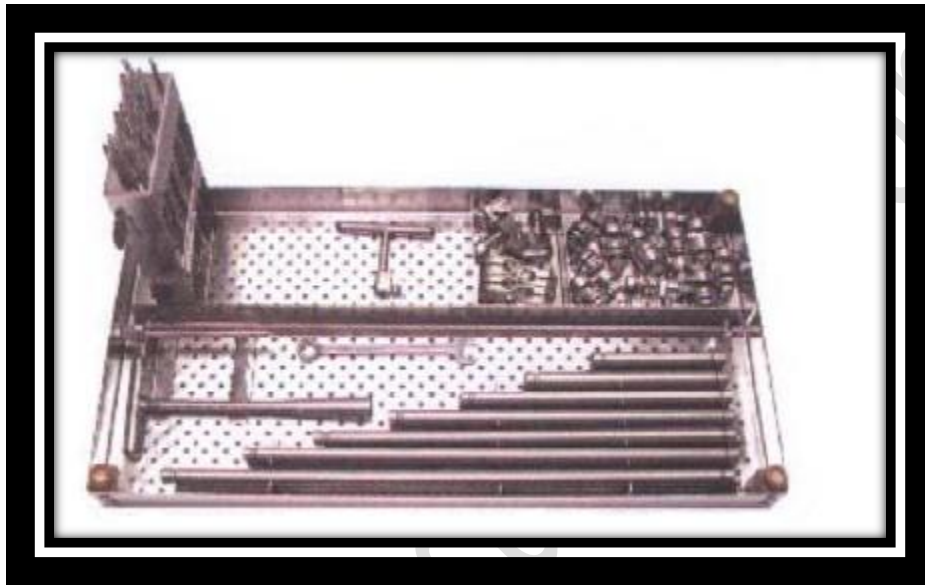

LINEAR FIXATOR 11.0MM SET

IN STERILIZED CONTAINER
CAT NO

ITEM NUMBER: INS-O-LFL

LFL-001

DESCRIPTION

QUICK COUPLING DRILL BIT 3.5MM/195MM

LFL-002

COMBINATION WRENCH 11MM