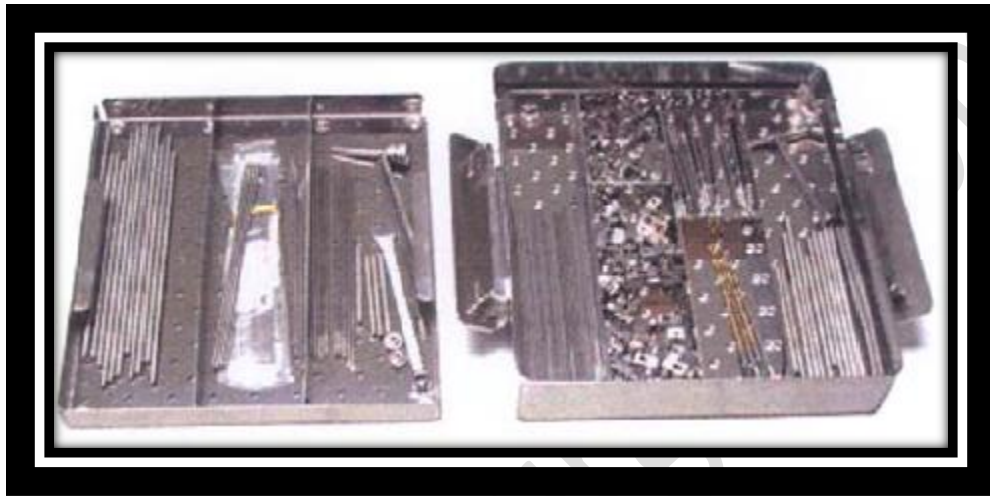

LSF-301 SCHANZ SCREW 3.0MM/60MM
LSF-302 SCHANZ SCREW 3.0MM/80MM

www.aonesurgico.com

LINEAR FIXATOR 3.0MM SET

IN STERILIZING CASE

ITEM NUMBER: INS-O-MLF

CAT NO

DESCRIPTION

MLF-001