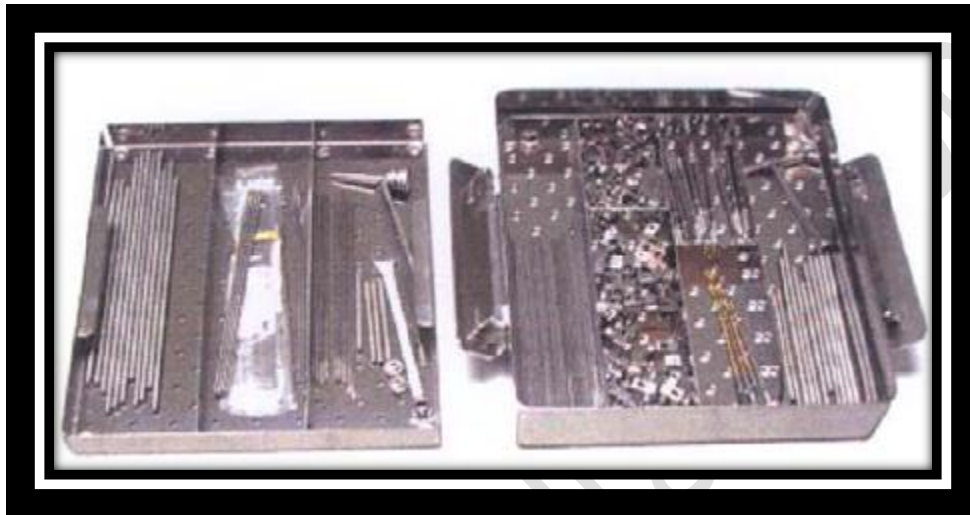

LINEAR FIXATOR 4.0MM SET

IN STERILIZING CONTAINER

ITEM NUMBER: INS-O-LSF

CAT NO

DESCRIPTION

LSF-001

QUICK COUPLING DRILL BIT 2.0MM

LSF-002

QUICK COUPLING DRILL BIT 2.5MM