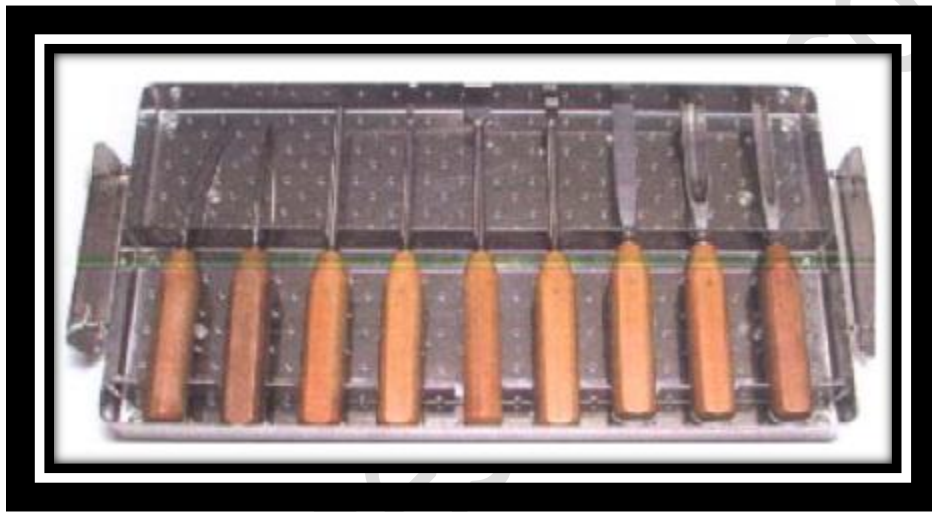

**CANCELLOUS BONE**  
**IMPACTER SET**

CBI-001 CANCELLOUS BONE IMPACTER 6MM WIDE URVED

CBI-002 CANCELLOUS BONE IMPACTER 6MM WIDE FLATTEN CURVED

CBI-003 CANCELLOUS BONE IMPACTER 8MM WIDE ROUNDED

CBI-004 CANCELLOUS BONE IMPACTER  
RECTANGULAR 6MM/16MM

CBI-005 CANCELLOUS BONE IMPACTER  
RECTANGULAR 10MM/20MM

CBI-006 CANCELLOUS BONE IMPACTER  
RECTANGULAR 10MM/30MM

CBI-007 GOUGE FOR CANCELLOUS BONE GRAFT 10MM

CBI-008 GOUGE FOR CANCELLOUS BONE GRAFT 15MM