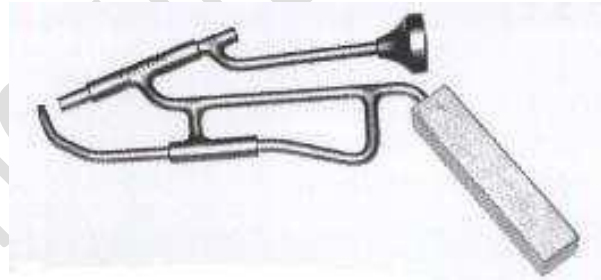

MISCELLANEOUS STOCK

MISC-001
MISC-002

RECTANGAL LOCATOR 5.0MM
RECTANGAL LOCATOR 6.0MM

MISC-002

SACRUM DRILL GUIDE

MISC-003
MISC-004

RECTANGLE BENDER 5.0MM
RECTANGLE BENDER 6.0MM

MISC-029

CANNULATED WRENCH FOR MOORE PINS

MISC-030
MISC-031
MISC-032

BOHLAR STERIP SMALL
BOHLAR STERIP MEDIUM
BOHLAR STERIP LARGE

MISC-033
MISC-034
MISC-035
MISC-036

GIGLI SAW HANDLE
GIGLI WIRE SAW 300MM LENGTH
GIGLI WIRE SAW 400MM LENGTH
GIGLI WIRE SAW 500MM LENGTH

MISC-037

LOWMAN BONE CLAMP 200MM LENGTH

MISC-038

MODIFIED LOWMAN BONE CLAMP, 200MM LENGTH

MISC-039
MISC-040

LANE BONE HOLDING 330MM LENGTH
LANE BONE HOLDING 430MM LENGTH

MISC-041

PLASTER SHEAR 380MM

MISC-042

CAST SPREADER

CLAMP ASSEMBLY

MISC-043	SINGLE SWIVEL
MISC-044	DOUBLE SWIVEL

PULLY

MISC-045	SINGLE
MISC-046	DOUBLE
(NEEDLE BEARINGS ARE USED FOR PULLEYS)	
MISC-047	ROPE HOLDER

WEIGHT CARRIERS

MISC-048	35CM LENGTH
MISC-049	22 CM LENGTH
MISC-050	15CM LENGTH
MISC-051	07CM LENGTH